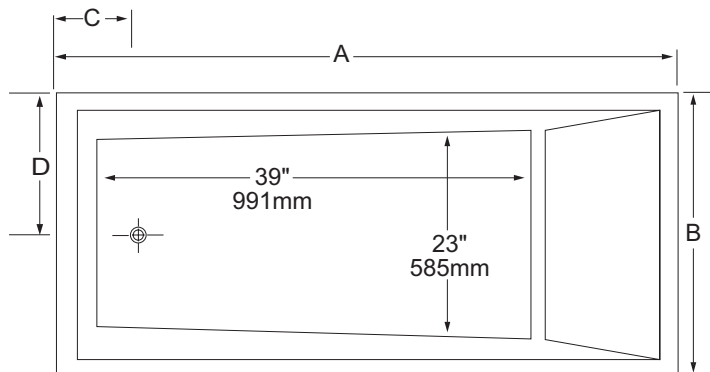

# HARMONY II - 6036

Above with 4" deck height.  
Choose from (2" or 4") deck height.

*All product measurements are to the outside of flange. Measurements plus (+) or minus (-) 1/4".*

*All Venco Products are Canadian Standards Association certified.*

7584 Vantage Place, Delta, BC V4G 1A5  
Phone: 604-940-4960 Fax: 604-940-9733  
Email: [venco@telus.net](mailto:venco@telus.net)  
[www.venco.ca](http://www.venco.ca)

MODEL	A	B	C	D	E	F	G
HARMONY II - 6036	59½ 1512mm	35½ 902	8 203	17½ 445	2 50	21 534	19 483

TOP VIEW

\* Interior dimensions are of bathing area.

SIDE VIEW

Water capacity (Imperial Gallons)

MODEL	MIN	MAX
HARMONY II - 6036	40	62