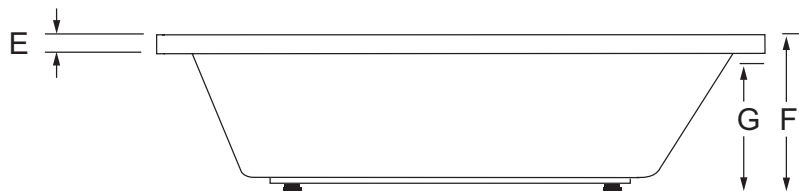

# HARMONY II - 6036

Above with 4" deck height.  
Choose from (2" or 4") deck height.

MODEL	A	B	C	D	E	F	G
HARMONY II - 6036	59½ 1512mm	35½ 902	8 203	17½ 445	2 50	21 534	19 483

TOP VIEW

\* Interior dimensions are of bathing area.

SIDE VIEW

Water capacity (Imperial Gallons)

MODEL	MIN	MAX
HARMONY II - 6036	40	62