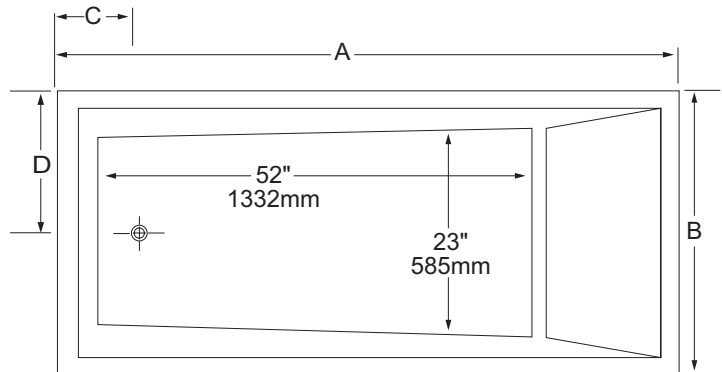

HARMONY

V - 7236

Above with 4" deck height.
Choose from (2" or 4") deck height.

Specifications

Venco acrylic bathware is manufactured from .125 gauge solid acrylic sheet, reinforced with heavy-duty fibreglass to provide a sanitary, unbroken, smooth surface. Reinforcing and contouring gives added strength. Venco bathware is warranted against factory defects for five years.

All product measurements are to the outside of flange. Measurements plus (+) or minus (-) 1/4".

All Venco Products are Canadian Standards Association certified.

7584 Vantage Place, Delta, BC V4G 1A5
Phone: 604-940-4960 Fax: 604-940-9733
Email: venco@telus.net
www.venco.ca

MODEL	A	B	C	D	E	F	G
HARMONY V - 7236	71½ 1817mm	35½ 902	9 230	18 457	2 50	21 534	19 483

TOP VIEW

* Interior dimensions are of bathing area.

SIDE VIEW

Water capacity (Imperial Gallons)

MODEL	MIN	MAX
HARMONY V - 7236	52	82