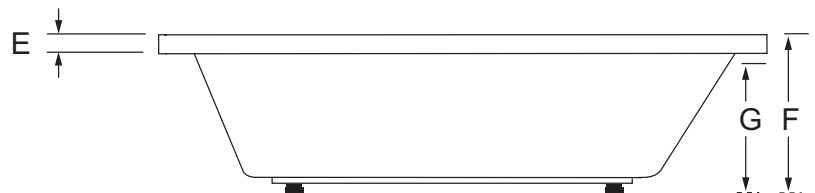

HARMONY

V - 7236

Above with 4" deck height.
Choose from (2" or 4") deck height.

Specifications

Venco acrylic bathware is manufactured from .125 gauge solid acrylic sheet, reinforced with heavy-duty fibreglass to provide a sanitary, unbroken, smooth surface. Reinforcing and contouring gives added strength. Venco bathware is warranted against factory defects for five years.

MODEL	A	B	C	D	E	F	G
HARMONY V - 7236	71½ 1817mm	35½ 902	9 230	18 457	2 50	21 534	19 483

TOP VIEW

* Interior dimensions are of bathing area.

SIDE VIEW

Water capacity (Imperial Gallons)

MODEL	MIN	MAX
HARMONY V - 7236	52	82