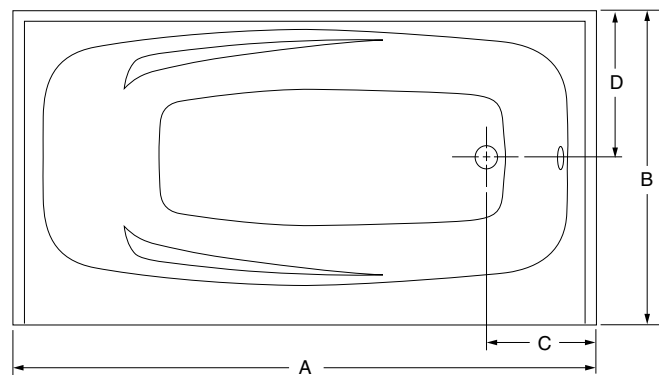

AVFL6030 L/R
 AVFL6032 L/R
 AVFL6034 L/R
 AVFL6632 L/R
 AVFL6634 L/R
 AVFL6636 L/R
 AVFL7232 L/R
 AVFL7236 L/R

VENCO

| MODEL | A | B | C | D | E | F | G |
|--------------|---|-----------|--------------------------------------|---------------------------------------|----------|---------------------------------------|---------------------------------------|
| AVFL6030 L/R | 59 ³ / ₄ 1518 mm | 30 762 | 9 230 | 14 ³ / ₄ 362 | 4 102 | 14 ¹ / ₂ 368 | 13 ³ / ₄ 349 |
| AVFL6032 L/R | 59 ³ / ₄ 1518 mm | 32 813 | 9 230 | 14 ³ / ₄ 375 | 4 102 | 16 ¹ / ₂ 419 | 15 381 |
| AVFL6034 L/R | 59 ³ / ₄ 1518 mm | 34 865 | 9 230 | 16 407 | 4 102 | 15 ¹ / ₂ 394 | 15 381 |
| AVFL6632 L/R | 65 ¹ / ₂ 1664 mm | 32 813 | 9 230 | 15 381 | 4 102 | 17 432 | 16 ¹ / ₂ 419 |
| AVFL6634 L/R | 65 ³ / ₄ 1671 mm | 34 865 | 9 230 | 15 ¹ / ₂ 394 | 4 102 | 17 432 | 16 ¹ / ₂ 419 |
| AVFL6636 L/R | 65 ³ / ₄ 1671 mm | 36 915 | 9 ³ / ₄ 248 | 17 ³ / ₄ 438 | 4 102 | 17 ¹ / ₂ 445 | 16 ³ / ₄ 425 |
| AVFL7232 L/R | 71 ³ / ₄ 1823 mm | 32 813 | 9 230 | 14 ³ / ₄ 375 | 4 102 | 17 ¹ / ₂ 445 | 17 432 |
| AVFL7236 L/R | 71 ³ / ₄ 1823 mm | 36 915 | 9 230 | 17 ¹ / ₂ 445 | 4 102 | 17 ¹ / ₂ 445 | 16 ¹ / ₂ 419 |

Specifications

Venco acrylic bathware is manufactured from .125 gauge solid acrylic sheet, reinforced with heavy-duty fiberglass to provide a sanitary, unbroken, smooth surface. Reinforcing and contouring gives added strength. Venco bathware is warranted against factory defects for five years.

TOP VIEW R.H. MODEL

END VIEW

Water Capacity (Imperial Gallons)

| MODEL | Minimum | Maximum |
|--------------|---------|---------|
| AVFL6030 L/R | 22 | 40 |
| AVFL6032 L/R | 25 | 40 |
| AVFL6034 L/R | 28 | 45 |
| AVFL6632 L/R | 30 | 48 |
| AVFL6634 L/R | 30 | 48 |
| AVFL6636 L/R | 33 | 52 |
| AVFL7232 L/R | 35 | 55 |
| AVFL7236 L/R | 38 | 60 |