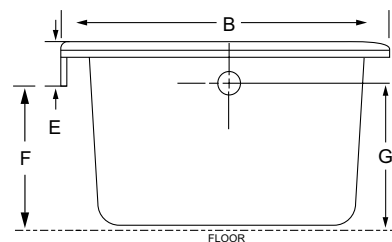

All product measurements are to the outside of flange. Measurements plus (+) or minus (-) 1/4".

All Venco Products are Canadian Standards Association certified

VENCO

7584 Vantage Place, Delta, BC V4G 1A5
 Phone (604) 940-4960 • Fax (604) 940-9733
 email: venco@telus.net
 www.venco.ca

TOP VIEW R.H. MODEL

END VIEW

Water Capacity (Imperial Gallons)

| MODEL | Minimum | Maximum |
|--------------|---------|---------|
| AVFL6030 L/R | 22 | 40 |
| AVFL6032 L/R | 25 | 40 |
| AVFL6034 L/R | 28 | 45 |
| AVFL6632 L/R | 30 | 48 |
| AVFL6634 L/R | 30 | 48 |
| AVFL6636 L/R | 33 | 52 |
| AVFL7232 L/R | 35 | 55 |
| AVFL7236 L/R | 38 | 60 |