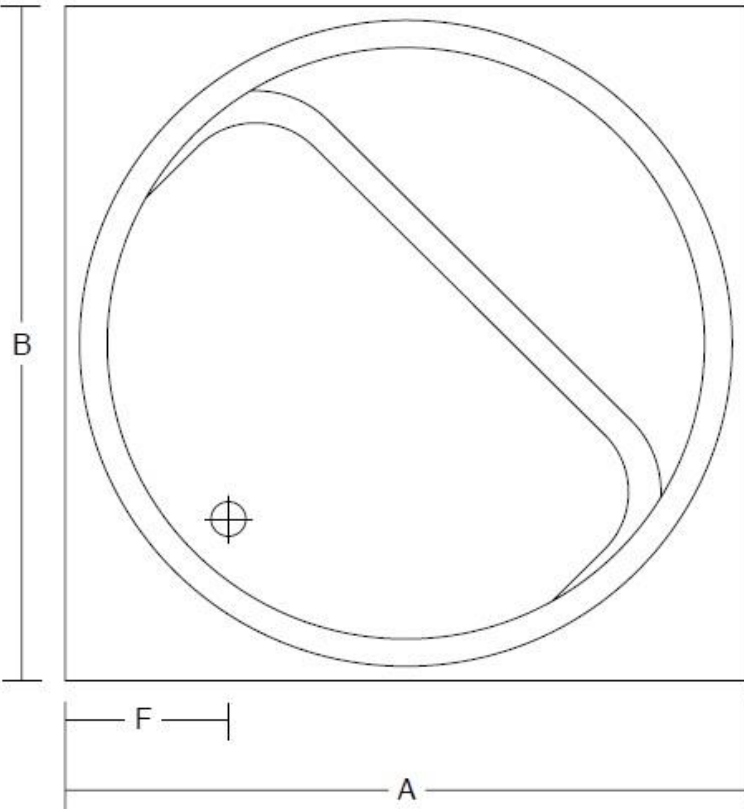

MODEL: LAT4242DI

LENGTH: 41³/₄"

WIDTH: 41³/₄"

HEIGHT: 34"

SHIPPING WEIGHT: 70 LBS*

COLOURS: White

MATERIALS: Gelcoat finish reinforced with fibreglass

LATVIA SERIES

VENCO.CA

Model	A	B	C	D	E	F	G
LAT4242DI	41 ³ / ₄ "	41 ³ / ₄ "	34"	38"	38"	11 ¹ / ₄ "	29 ⁷ / ₈ "

Note: ALL THE MEASUREMENTS ARE IN INCHES & HAVE TOLERANCE OF ± 1/4"

IMPORTANT

While we strive to provide accurate measurements for our customers, sometimes mistakes happen. Our goal is to help things run smoothly from shipment to installation, so if you notice any errors in our spec sheets, please let us know.