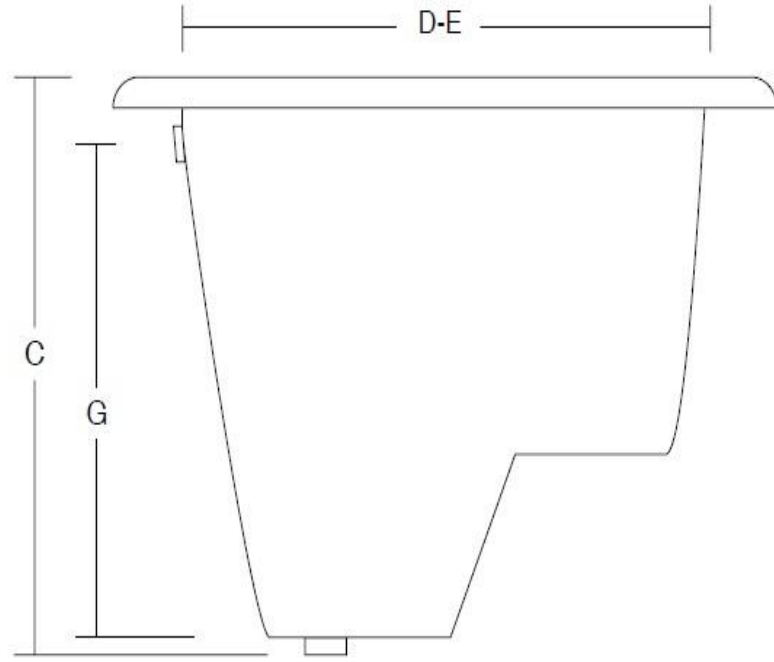

MODEL: LAT4242DI

LENGTH: 41³/₄"

WIDTH: 41³/₄"

HEIGHT: 34"

SHIPPING WEIGHT: 70 LBS*

COLOURS: White

MATERIALS: Gelcoat finish reinforced with fibreglass

LATVIA SERIES

The shower unit is a gel-coated, heavy-duty fiberglass reinforced unit which provide a sanitary, unbroken, smooth surface. Reinforcing and contouring gives added strength. The units have one inch nailing flanges on front and top edges and warranted against factory defects for three years.

VENCO.CA

Model	A	B	C	D	E	F	G
LAT4242DI	41 ³ / ₄ "	41 ³ / ₄ "	34"	38"	38"	11 ¹ / ₄ "	29 ⁷ / ₈ "

Note: ALL THE MEASUREMENTS ARE IN INCHES & HAVE TOLERANCE OF ± 1/4"

IMPORTANT

While we strive to provide accurate measurements for our customers, sometimes mistakes happen. Our goal is to help things run smoothly from shipment to installation, so if you notice any errors in our spec sheets, please let us know.