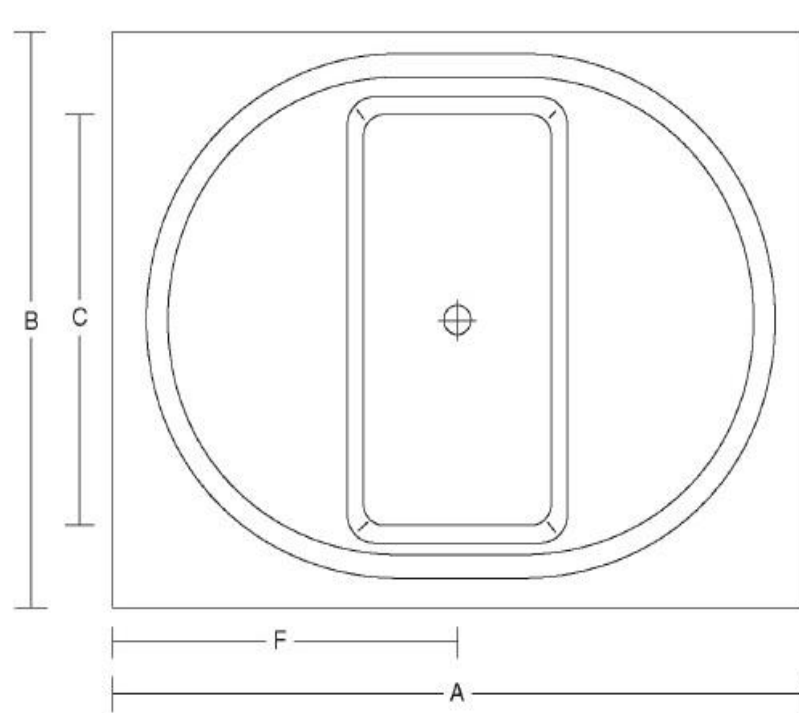

MODEL: LAT5454DI

LENGTH: 54"

WIDTH: 44"

HEIGHT: 33"

SHIPPING WEIGHT: 75 LBS*

COLOURS: White

MATERIALS: Gelcoat finish reinforced with fibreglass

LATVIA SERIES

The shower unit is a gel-coated, heavy-duty fiberglass reinforced unit which provide a sanitary, unbroken, smooth surface. Reinforcing and contouring gives added strength. The units have one inch nailing flanges on front and top edges and warranted against factory defects for three years.

GELCOAT

Model	A	B	C	D	E	F	G
LAT5454DI	54"	44"	28"	24"	9"	27"	13/4"

Note: ALL THE MEASUREMENTS ARE IN INCHES & HAVE TOLERANCE OF $\pm 1/4$ "

IMPORTANT

While we strive to provide accurate measurements for our customers, sometimes mistakes happen. Our goal is to help things run smoothly from shipment to installation, so if you notice any errors in our spec sheets, please let us know.