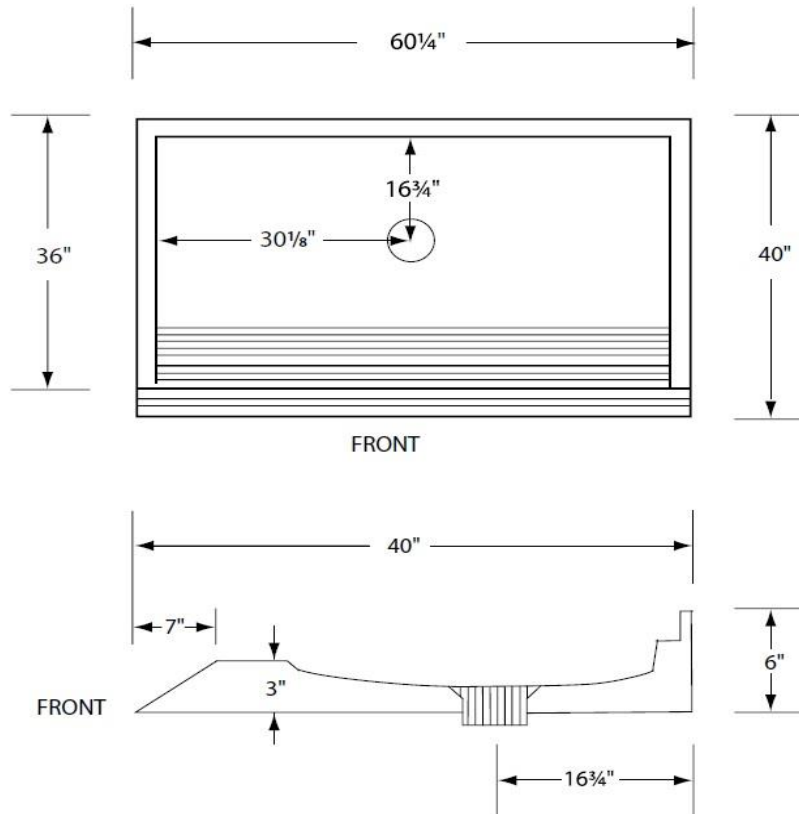

Note: ALL THE MEASUREMENTS ARE IN INCHES & HAVE TOLERANCE OF ± 1/4"

IMPORTANT

While we strive to provide accurate measurements for our customers, sometimes mistakes happen. Our goal is to help things run smoothly from shipment to installation, so if you notice any errors in our spec sheets, please let us know.

Our products are handmade & hand finished so you can expect a tolerance of ± 1/4" on all measurements. We strongly recommend waiting until your ordered product is on-site before attempting any rough-in carpentry or plumbing.

If you want to verify any of our measurements, please feel free to call or email us.

Keeping with our policy of continuing product improvement, Venco Products Ltd. reserves the right to change product specifications without notice.

Venco Products Ltd. (Delta)

7584 Vantage Place, Delta, BC V4G 1A5
Tel: (604) 940-4960
sales@venco.ca

Venco Products Ltd. (Nanaimo)

1960 Cedar Road, Nanaimo, BC V9X 1L7
Tel: (250) 722-2522
islandsales@venco.ca