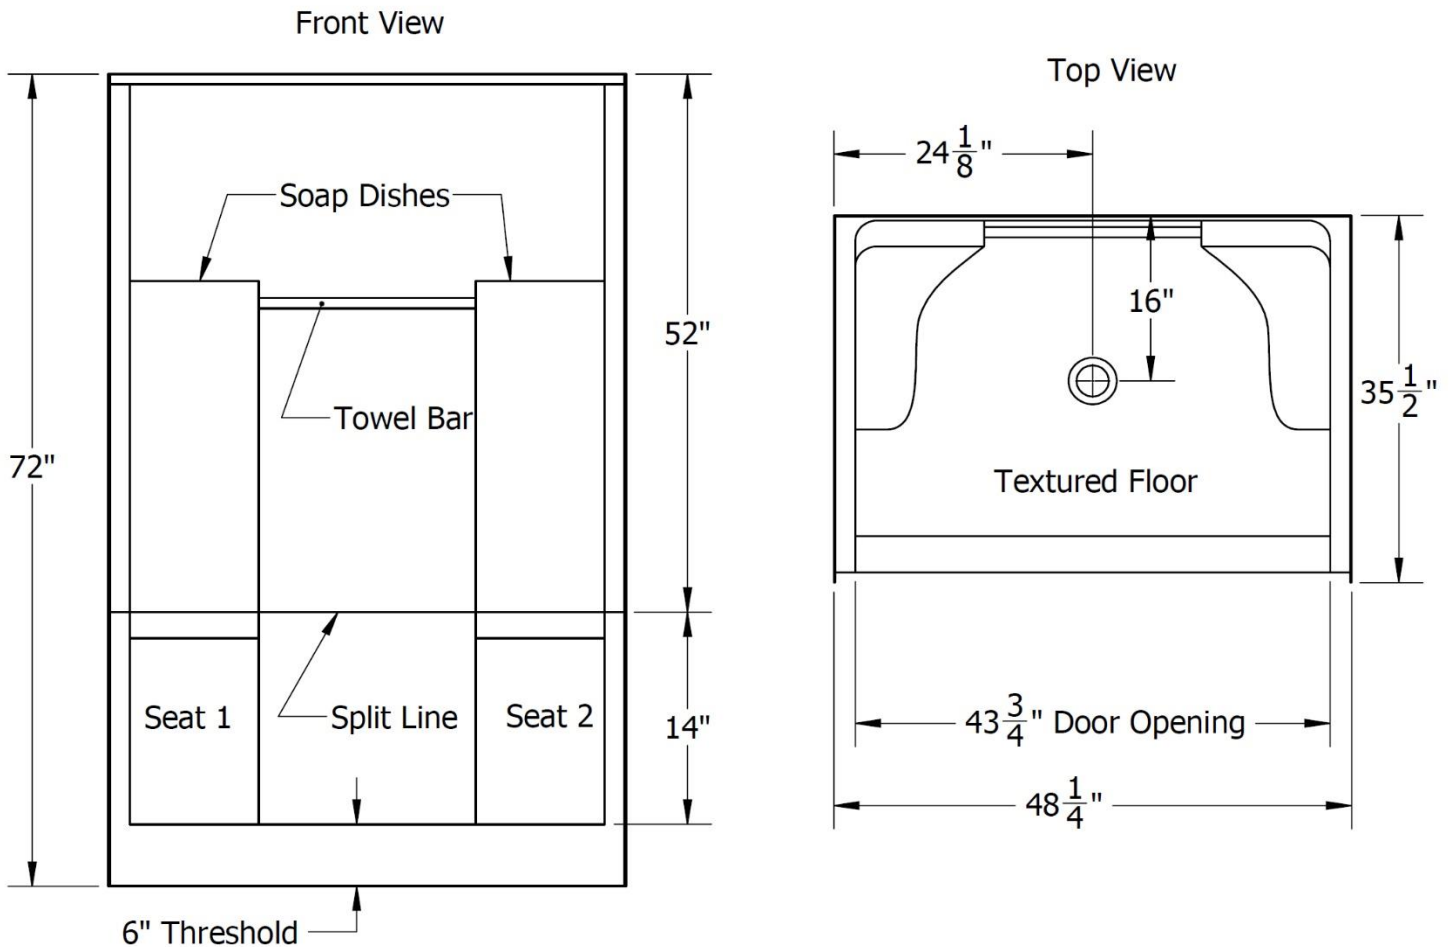

SPECIFICATION:

LENGTH: 48¹/₄"

WIDTH: 35¹/₂"

HEIGHT: 72"

STYLE: Two-piece shower with double seat

SHIPPING WEIGHT: 85 LBS*

COLOURS: White

MATERIALS: Gelcoat finish reinforced with fibreglass

CAIRO SERIES

The shower unit is a gel-coated, heavy-duty fiberglass reinforced unit which provide a sanitary, unbroken, smooth surface. Reinforcing and contouring gives added strength. The units have one inch nailing flanges on front and top edges and warranted against factory defects for three years.

* APPROXIMATE

Note: ALL THE MEASUREMENTS ARE IN INCHES & HAVE TOLERANCE OF $\pm 1/4$ "

IMPORTANT

While we strive to provide accurate measurements for our customers, sometimes mistakes happen. Our goal is to help things run smoothly from shipment to installation, so if you notice any errors in our spec sheets, please let us know.