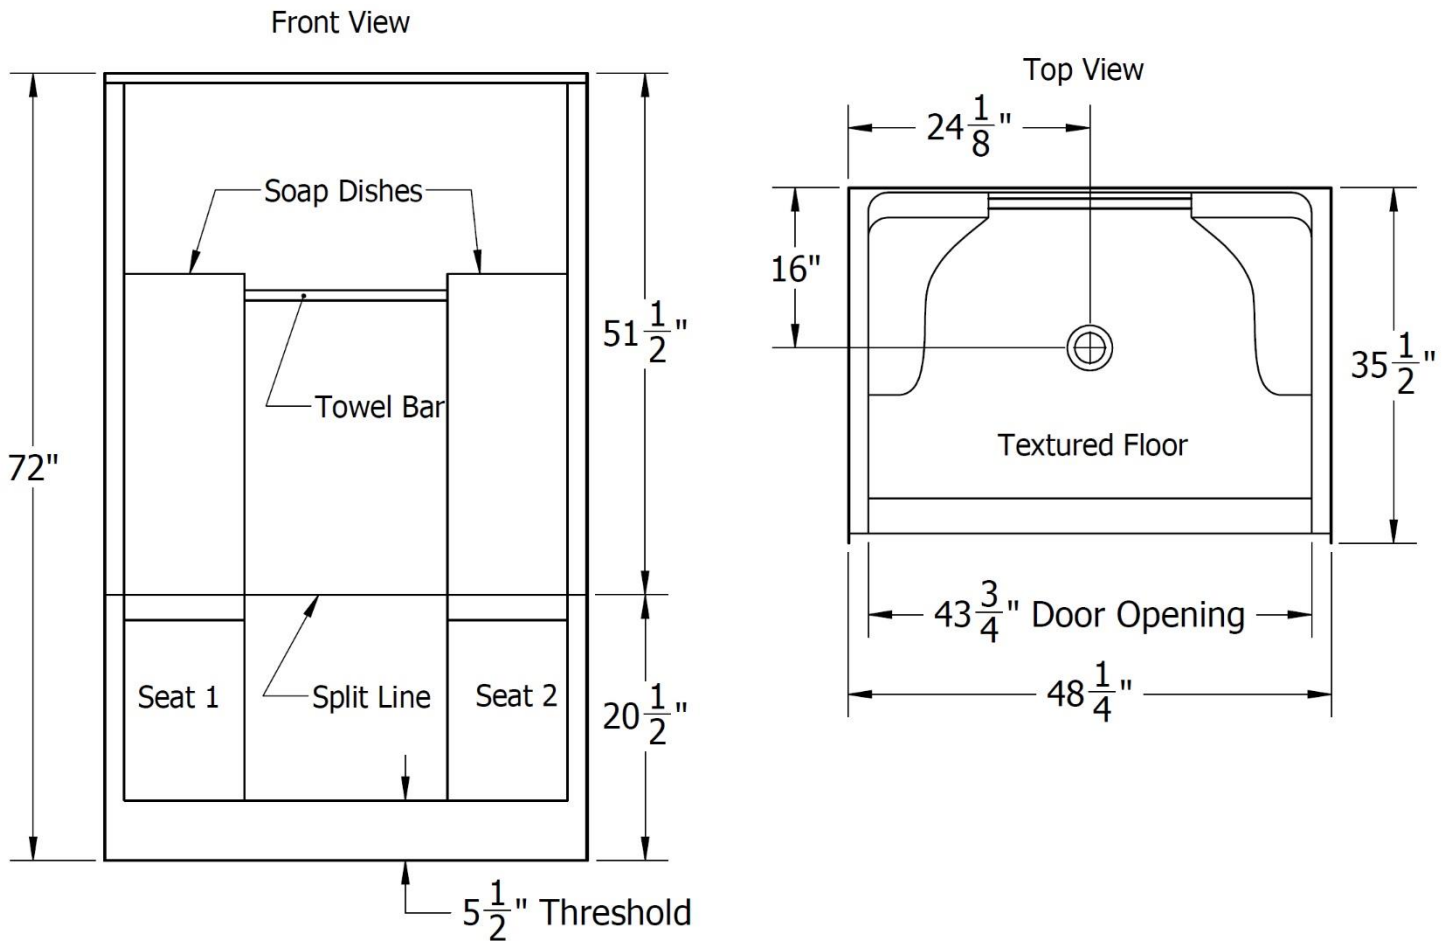

SPECIFICATION:

LENGTH: 48¹/₄"

WIDTH: 35¹/₂"

HEIGHT: 72"

STYLE: Two-piece shower with double seat

SHIPPING WEIGHT: 85 LBS*

COLOURS: White

MATERIALS: Gelcoat finish reinforced with fibreglass

CAIRO SERIES

The shower unit is a gel-coated, heavy-duty fiberglass reinforced unit which provide a sanitary, unbroken, smooth surface. Reinforcing and contouring gives added strength. The units have one inch nailing flanges on front and top edges and warranted against factory defects for three years.

* APPROXIMATE

Note: ALL THE MEASUREMENTS ARE IN INCHES & HAVE TOLERANCE OF $\pm 1/4$ "

IMPORTANT

While we strive to provide accurate measurements for our customers, sometimes mistakes happen. Our goal is to help things run smoothly from shipment to installation, so if you notice any errors in our spec sheets, please let us know.