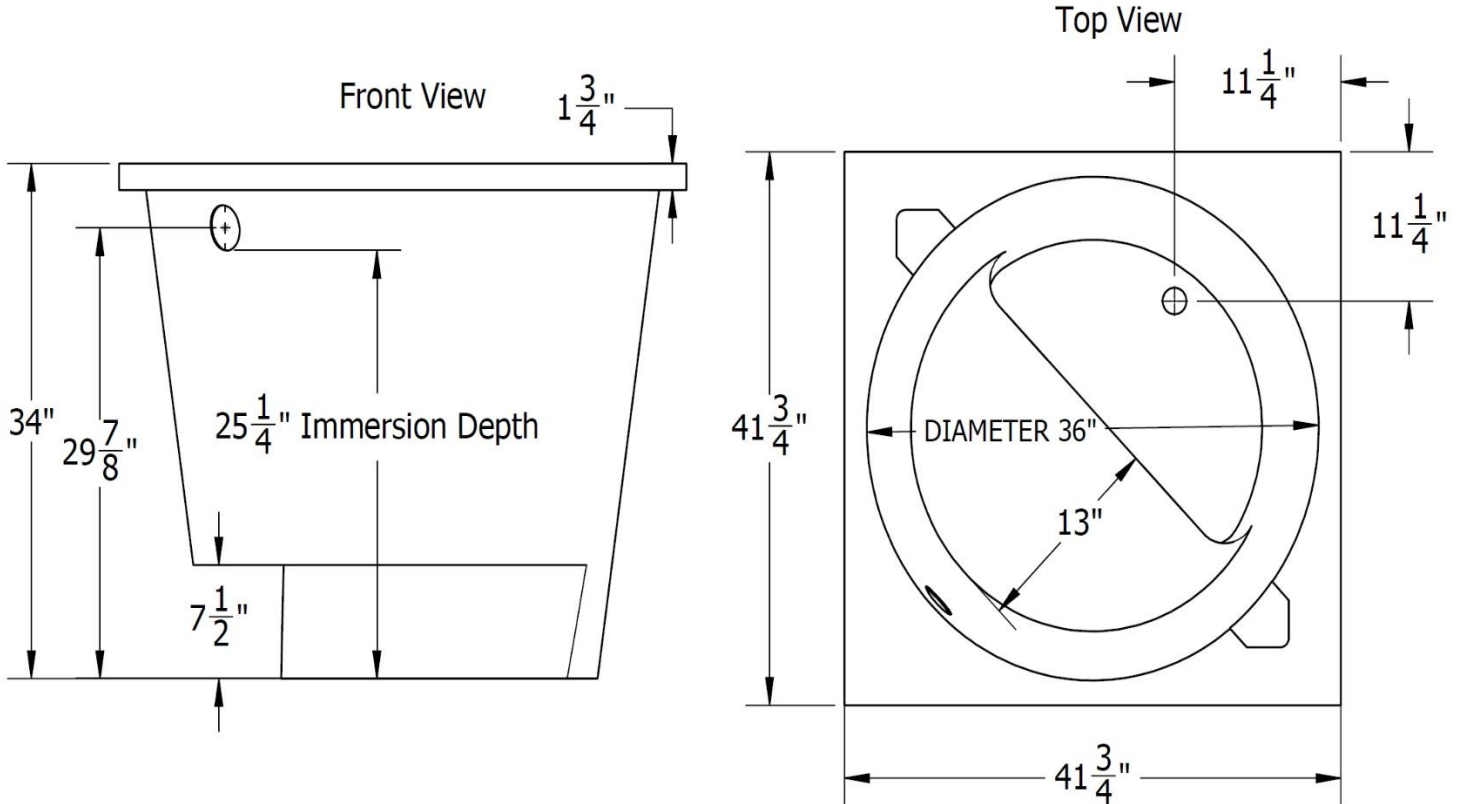

MODEL: LAT4242DI

LENGTH: 41³/₄"

WIDTH: 41³/₄"

HEIGHT: 34"

SHIPPING WEIGHT: 70 LBS*

COLOURS: White

MATERIALS: Gelcoat finish reinforced with fibreglass

LATVIA SERIES

VENCO.CA

Note: ALL THE MEASUREMENTS ARE IN INCHES & HAVE TOLERANCE OF $\pm 1/4$ "

IMPORTANT

While we strive to provide accurate measurements for our customers, sometimes mistakes happen. Our goal is to help things run smoothly from shipment to installation, so if you notice any errors in our spec sheets, please let us know.