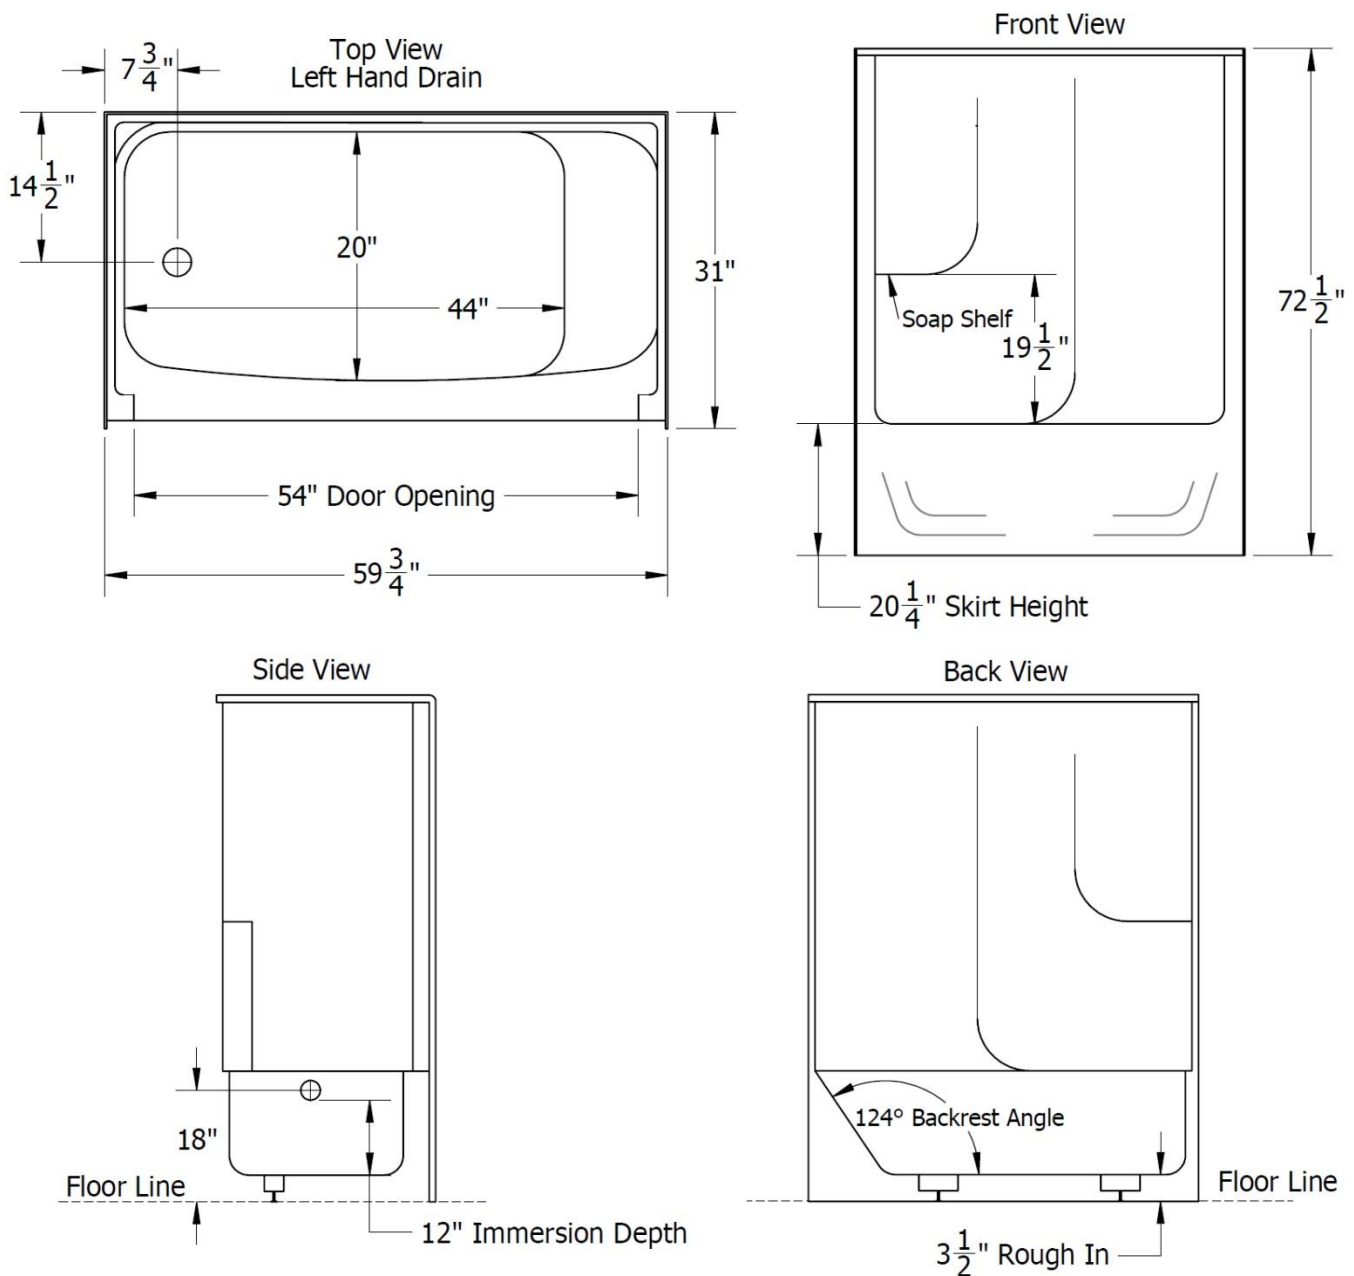

Note: ALL THE MEASUREMENTS ARE IN INCHES & HAVE TOLERANCE OF ± 1/4"

IMPORTANT

While we strive to provide accurate measurements for our customers, sometimes mistakes happen.

Our goal is to help things run smoothly from shipment to installation, so if you notice any errors in our spec sheets, please let us know. Our products are handmade & hand finished so you can expect a tolerance of ± 1/4" on all measurements. We strongly recommend waiting until your ordered product is on-site before attempting any rough-in carpentry or plumbing.

If you want to verify any of our measurements, please feel free to call or email us.

Keeping with our policy of continuing product improvement, Venco Products Ltd. reserves the right to change product specifications without notice.

Venco Products Ltd. (Delta)

7584 Vantage Place, Delta, BC V4G 1A5

Tel: (604) 940-4960

sales@venco.ca

Venco Products Ltd. (Nanaimo)

1960 Cedar Road, Nanaimo, BC V9X 1L7

Tel: (250) 722-2522

islandsales@venco.ca