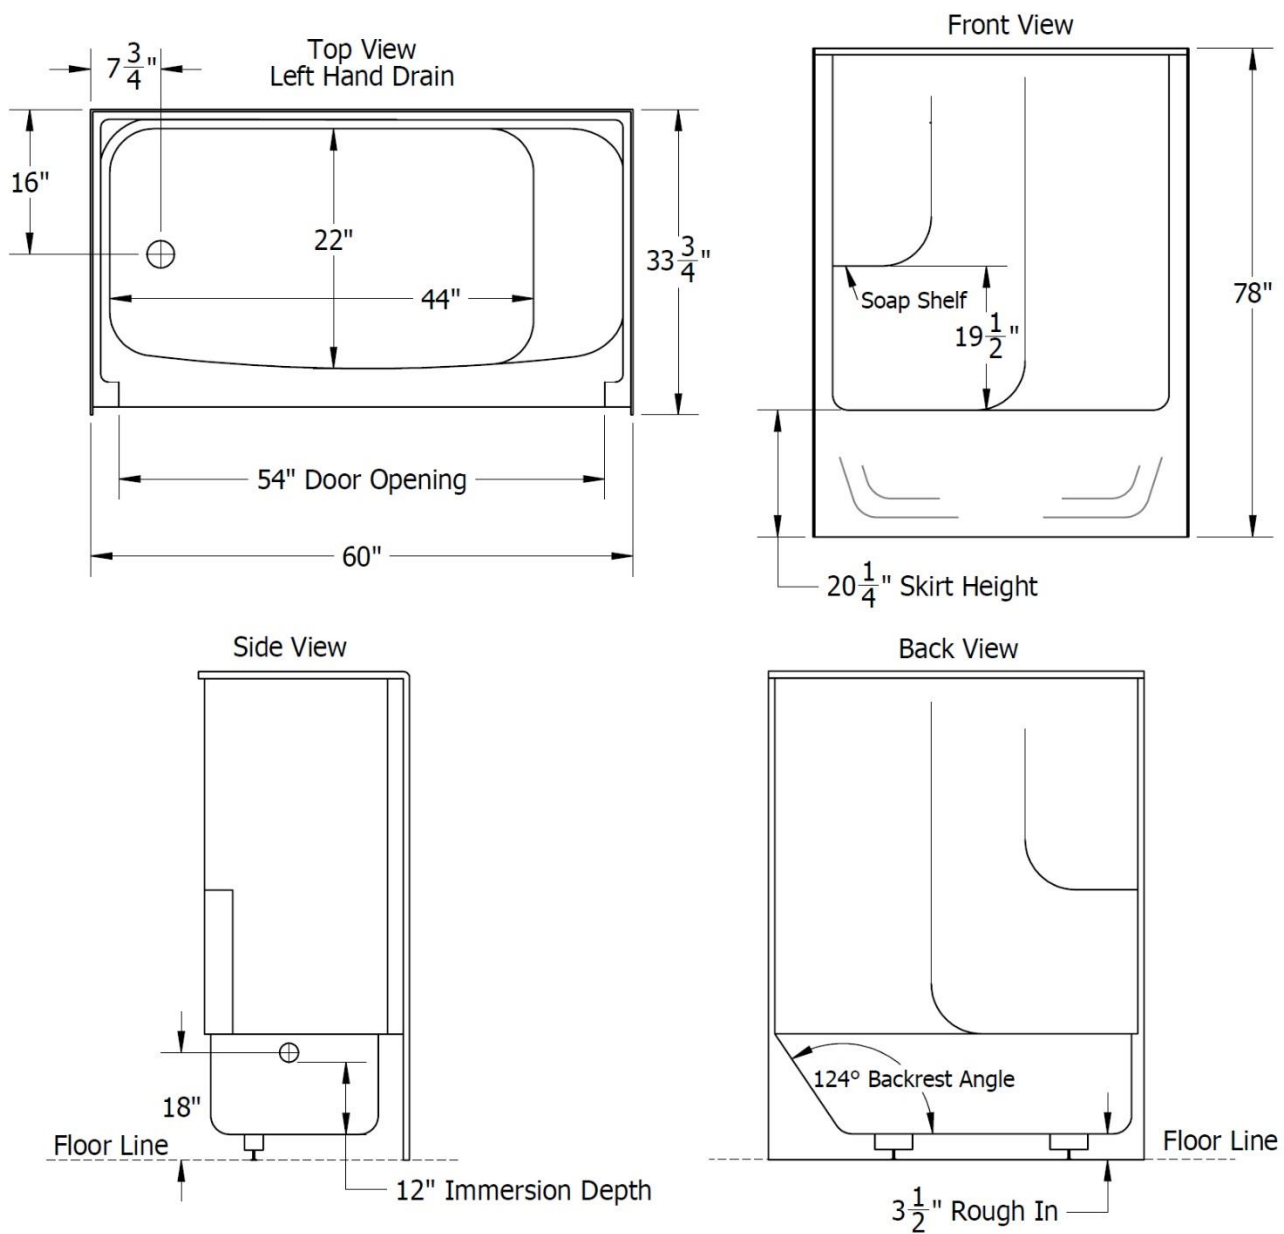

**SPECIFICATION:**

**LENGTH:** 60"  
**WIDTH:** 33<sup>3</sup>/<sub>4</sub>"  
**HEIGHT:** 78"

**STYLE:** One piece tub & wall

**SHIPPING WEIGHT:** 135 LBS\*

**COLOURS:** White

**MATERIALS:** Gelcoat finish reinforced with fibreglass

## MAYOTTE SERIES

The shower unit is a gel-coated, heavy-duty fiberglass reinforced unit which provide a sanitary, unbroken, smooth surface. Reinforcing and contouring gives added strength. The units have one inch nailing flanges on front and top edges and warranted against factory defects for three years.

**Note: ALL THE MEASUREMENTS ARE IN INCHES & HAVE TOLERANCE OF ± 1/4"**

**IMPORTANT**

While we strive to provide accurate measurements for our customers, sometimes mistakes happen. Our goal is to help things run smoothly from shipment to installation, so if you notice any errors in our spec sheets, please let us know. Our products are handmade & hand finished so you can expect a tolerance of ± 1/4" on all measurements. We strongly recommend waiting until your ordered product is on-site before attempting any rough-in carpentry or plumbing. If you want to verify any of our measurements, please feel free to call or email us. Keeping with our policy of continuing product improvement, Venco Products Ltd. reserves the right to change product specifications without notice.