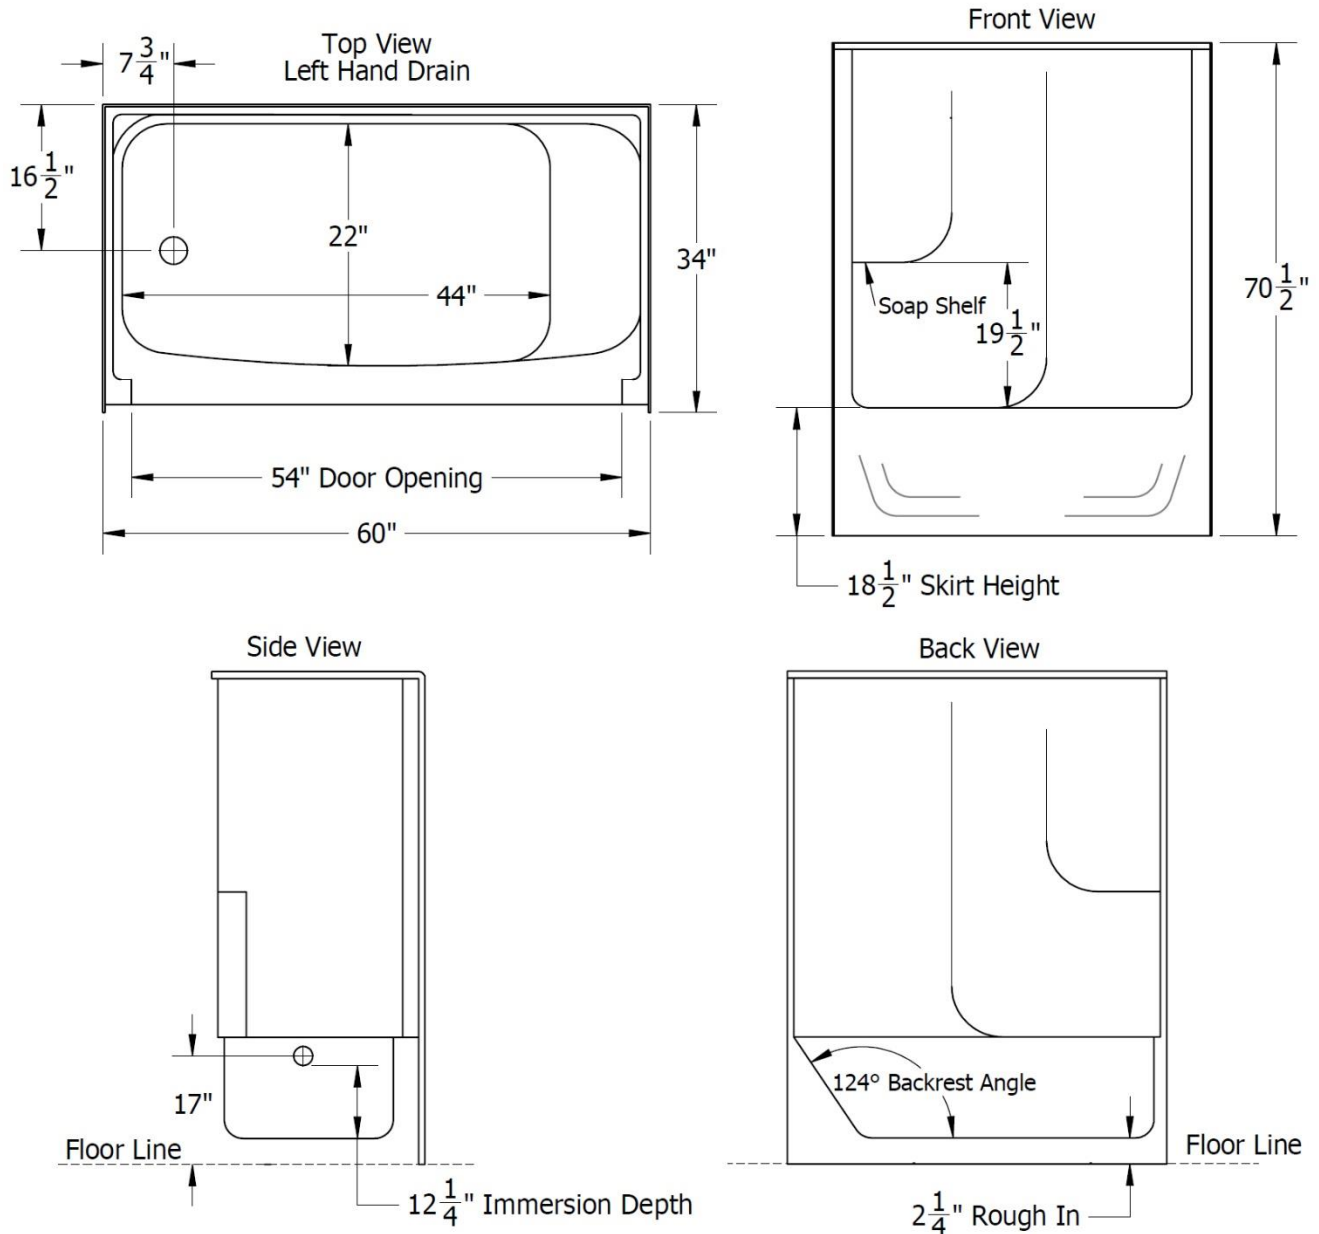

SPECIFICATION:

LENGTH: 60"
WIDTH: 34"
HEIGHT: 70¹/₂"

STYLE: One piece tub & short wall

SHIPPING WEIGHT: 130 LBS*

COLOURS: White

MATERIALS: Gelcoat finish reinforced with fibreglass

OTHER CONFIGURATIONS:
 Whirlpool options available

MAYOTTE SERIES

The shower unit is a gel-coated, heavy-duty fiberglass reinforced unit which provide a sanitary, unbroken, smooth surface. Reinforcing and contouring gives added strength. The units have one inch nailing flanges on front and top edges and warranted against factory defects for three years.

Note: ALL THE MEASUREMENTS ARE IN INCHES & HAVE TOLERANCE OF ± 1/4"

IMPORTANT

While we strive to provide accurate measurements for our customers, sometimes mistakes happen. Our goal is to help things run smoothly from shipment to installation, so if you notice any errors in our spec sheets, please let us know. Our products are handmade & hand finished so you can expect a tolerance of ± 1/4" on all measurements. We strongly recommend waiting until your ordered product is on-site before attempting any rough-in carpentry or plumbing. If you want to verify any of our measurements, please feel free to call or email us. Keeping with our policy of continuing product improvement, Venco Products Ltd. reserves the right to change product specifications without notice.